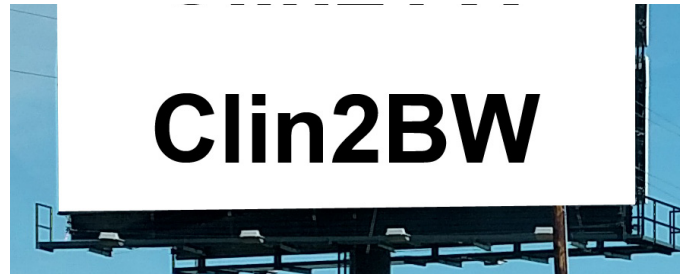

Clin2BW

A 12'x48' billboard on the north side of the highway, cross read, facing west, bottom board.

Location of the billboard marked by the red dot.